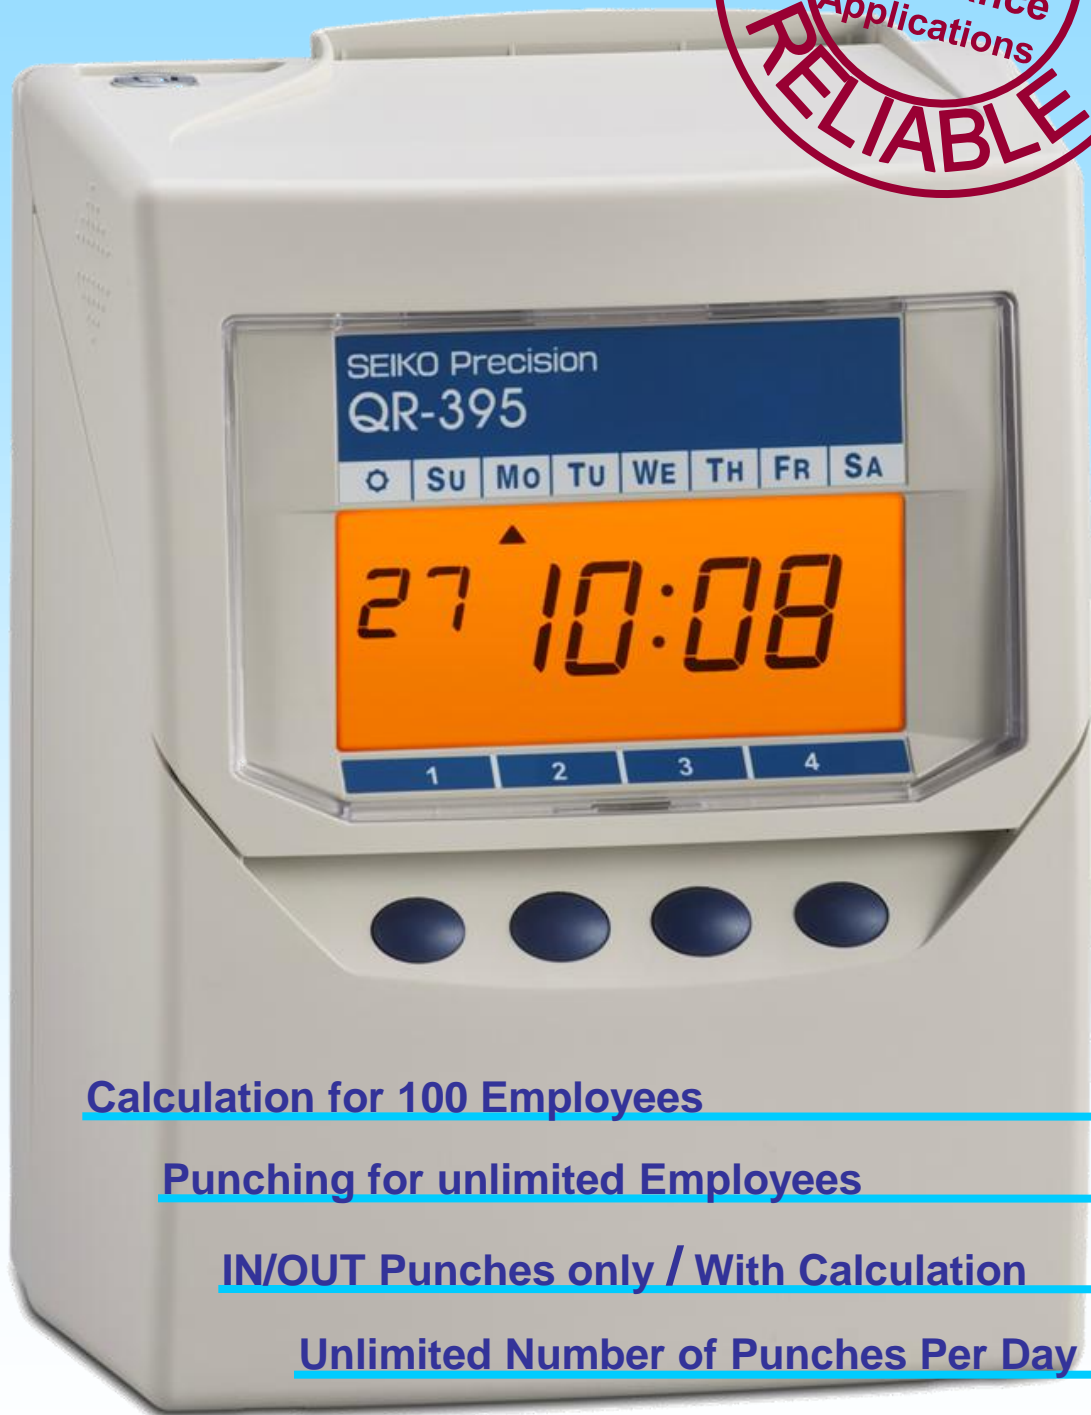

QUARTZ TIME RECORDER

QR-395

Calculation for 100 Employees

Punching for unlimited Employees

IN/OUT Punches only / With Calculation

Unlimited Number of Punches Per Day

SEIKO Precision

Reliability as Standard, Versatility on Demand

General Specifications

- Clock: Digital (date and time) with LCD Back Light
- Accuracy: Monthly accuracy better than +/- 15 sec. (at ordinary temperature)
- Printing Color: Mono color (Black)
- Power: 120VAC 50/60Hz 0.3A
220-240VAC 50/60Hz, 0.17A
- Dimensions (W x H x D) 160 x 205 x 128 mm (6-3/10 x 8 x 5 in.)
- Weight: Approx 1.5 kg (3.3 lb)